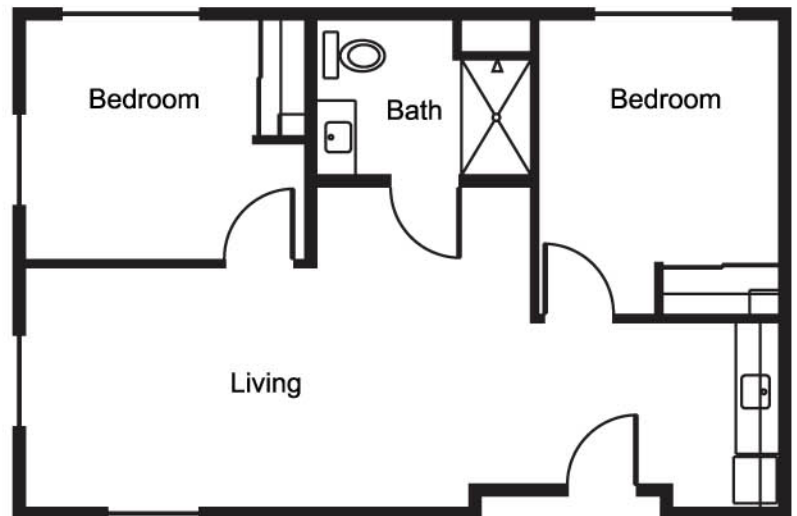

Normandy Park Floor Plans

Assisted Living

- Studio Apartment
- 1 Bedroom Apartment
- 2 Bedroom Apartment

Memory Village

- Studio Apartment
- Companion Suite

Assisted Living Sample Floor Plans:

Studio Apartment

1 Bedroom Apartment

2 Bedroom Apartment

Memory Village Sample Floor Plans: Studio Apartment

SCALE: 1/4" = 1'-0"

Approx. 294 sq. ft.

Memory Village Sample Floor Plans: Companion Suite

Approx. 406 sq. ft.