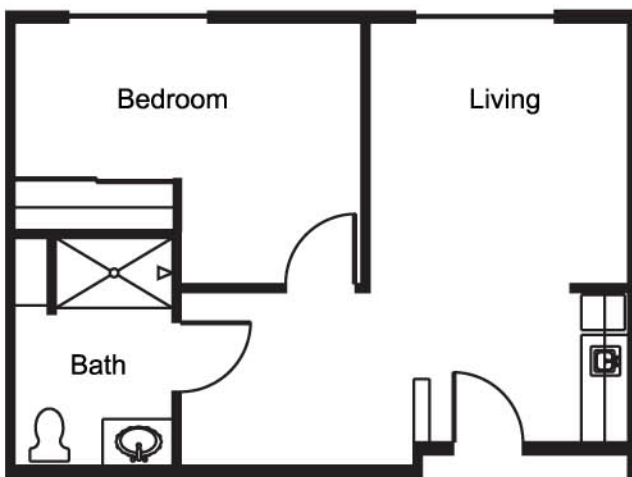

Normandy Park Floor Plans

Assisted Living

- Studio Apartment
- 1 Bedroom Apartment
- 2 Bedroom Apartment

Memory Village

- Studio Apartment
- Companion Suite

Assisted Living Sample Floor Plans:

Studio Apartment

1 Bedroom Apartment

2 Bedroom Apartment

Memory Village Sample Floor Plans: Studio Apartment

SCALE: 1/4" = 1'-0"

Approx. 294 sq. ft.

Memory Village Sample Floor Plans: Companion Suite

Approx. 406 sq. ft.