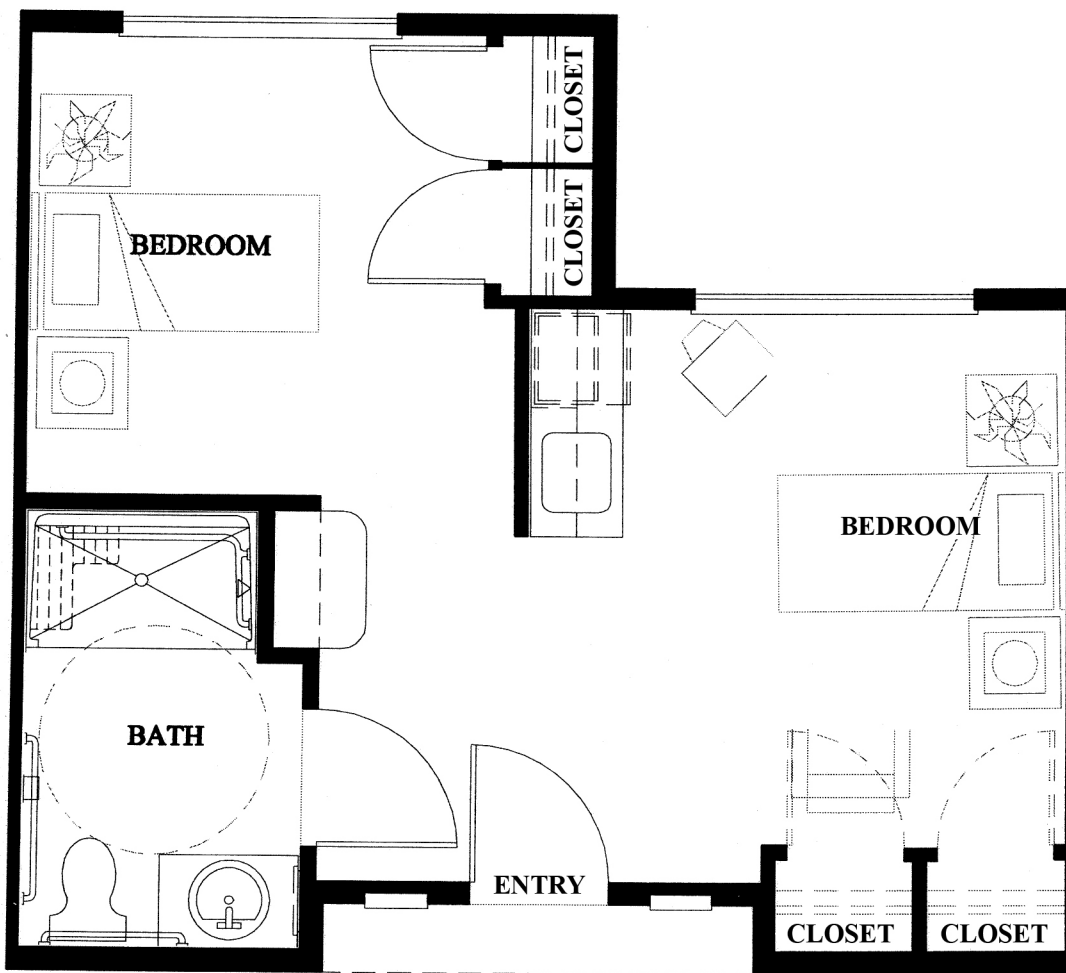

Normandy Park Floor Plans

Assisted Living

- Studio Apartment
- 1 Bedroom Apartment
- 2 Bedroom Apartment

Memory Village

- Studio Apartment
- Companion Suite

Assisted Living Sample Floor Plans:

Studio Apartment

1 Bedroom Apartment

2 Bedroom Apartment

Memory Village Sample Floor Plans: Studio Apartment

SCALE: 1/4" = 1'-0"

Approx. 294 sq. ft.

Memory Village Sample Floor Plans: Companion Suite

Approx. 406 sq. ft.