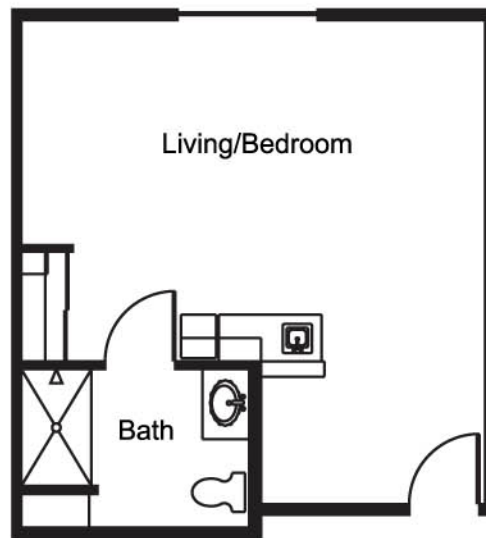

Normandy Park Floor Plans

Assisted Living

- Studio Apartment
- 1 Bedroom Apartment
- 2 Bedroom Apartment

Memory Village

- Studio Apartment
- Companion Suite

Assisted Living Sample Floor Plans:

Studio Apartment

1 Bedroom Apartment

2 Bedroom Apartment

Memory Village Sample Floor Plans: Studio Apartment

SCALE: 1/4" = 1'-0"

Approx. 294 sq. ft.

Memory Village Sample Floor Plans: Companion Suite

Approx. 406 sq. ft.