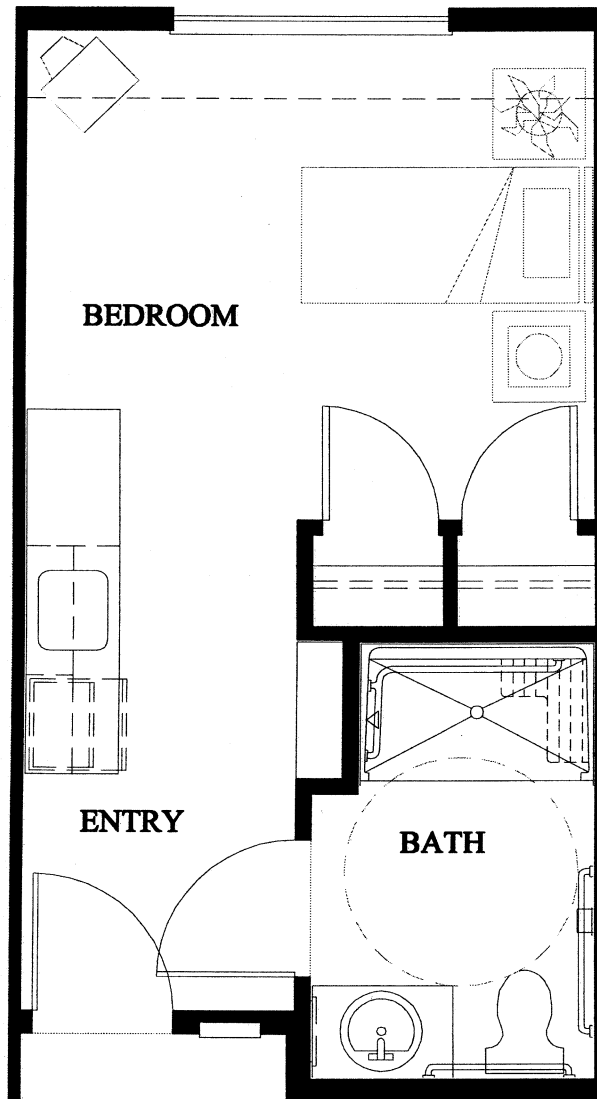

Normandy Park Floor Plans

Assisted Living

- Studio Apartment
- 1 Bedroom Apartment
- 2 Bedroom Apartment

Memory Village

- Studio Apartment
- Companion Suite

Assisted Living Sample Floor Plans:

Studio Apartment

1 Bedroom Apartment

2 Bedroom Apartment

Memory Village Sample Floor Plans: Studio Apartment

SCALE: 1/4" = 1'-0"

Approx. 294 sq. ft.

Memory Village Sample Floor Plans: Companion Suite

Approx. 406 sq. ft.